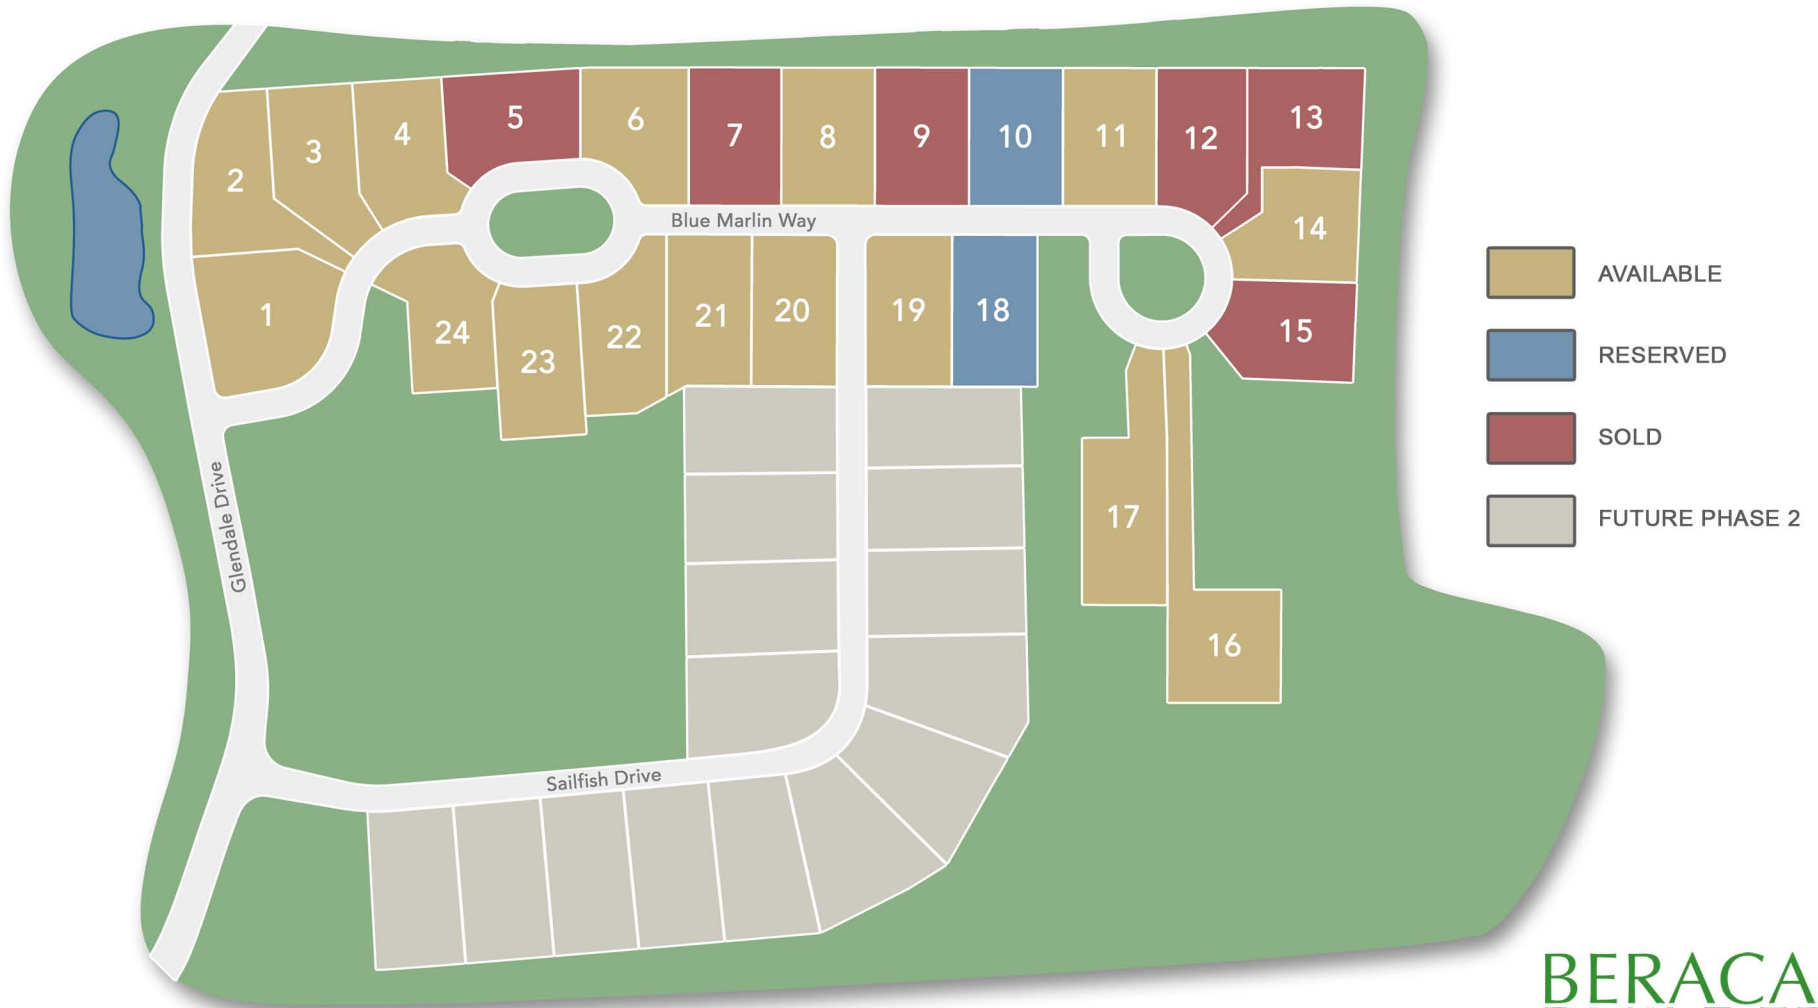

Glendale ESTATES

Home Packages Starting in the \$800's

- Cumberland Valley School District
- Eagle View Middle School
- Green Ridge Elementary
- Residential homesites +/- 1 acre
- Private mountain views
- Open greenspace
- Minutes to major highways
- Close to numerous shopping centers
- "Smart Home" options
- Endless design opportunities